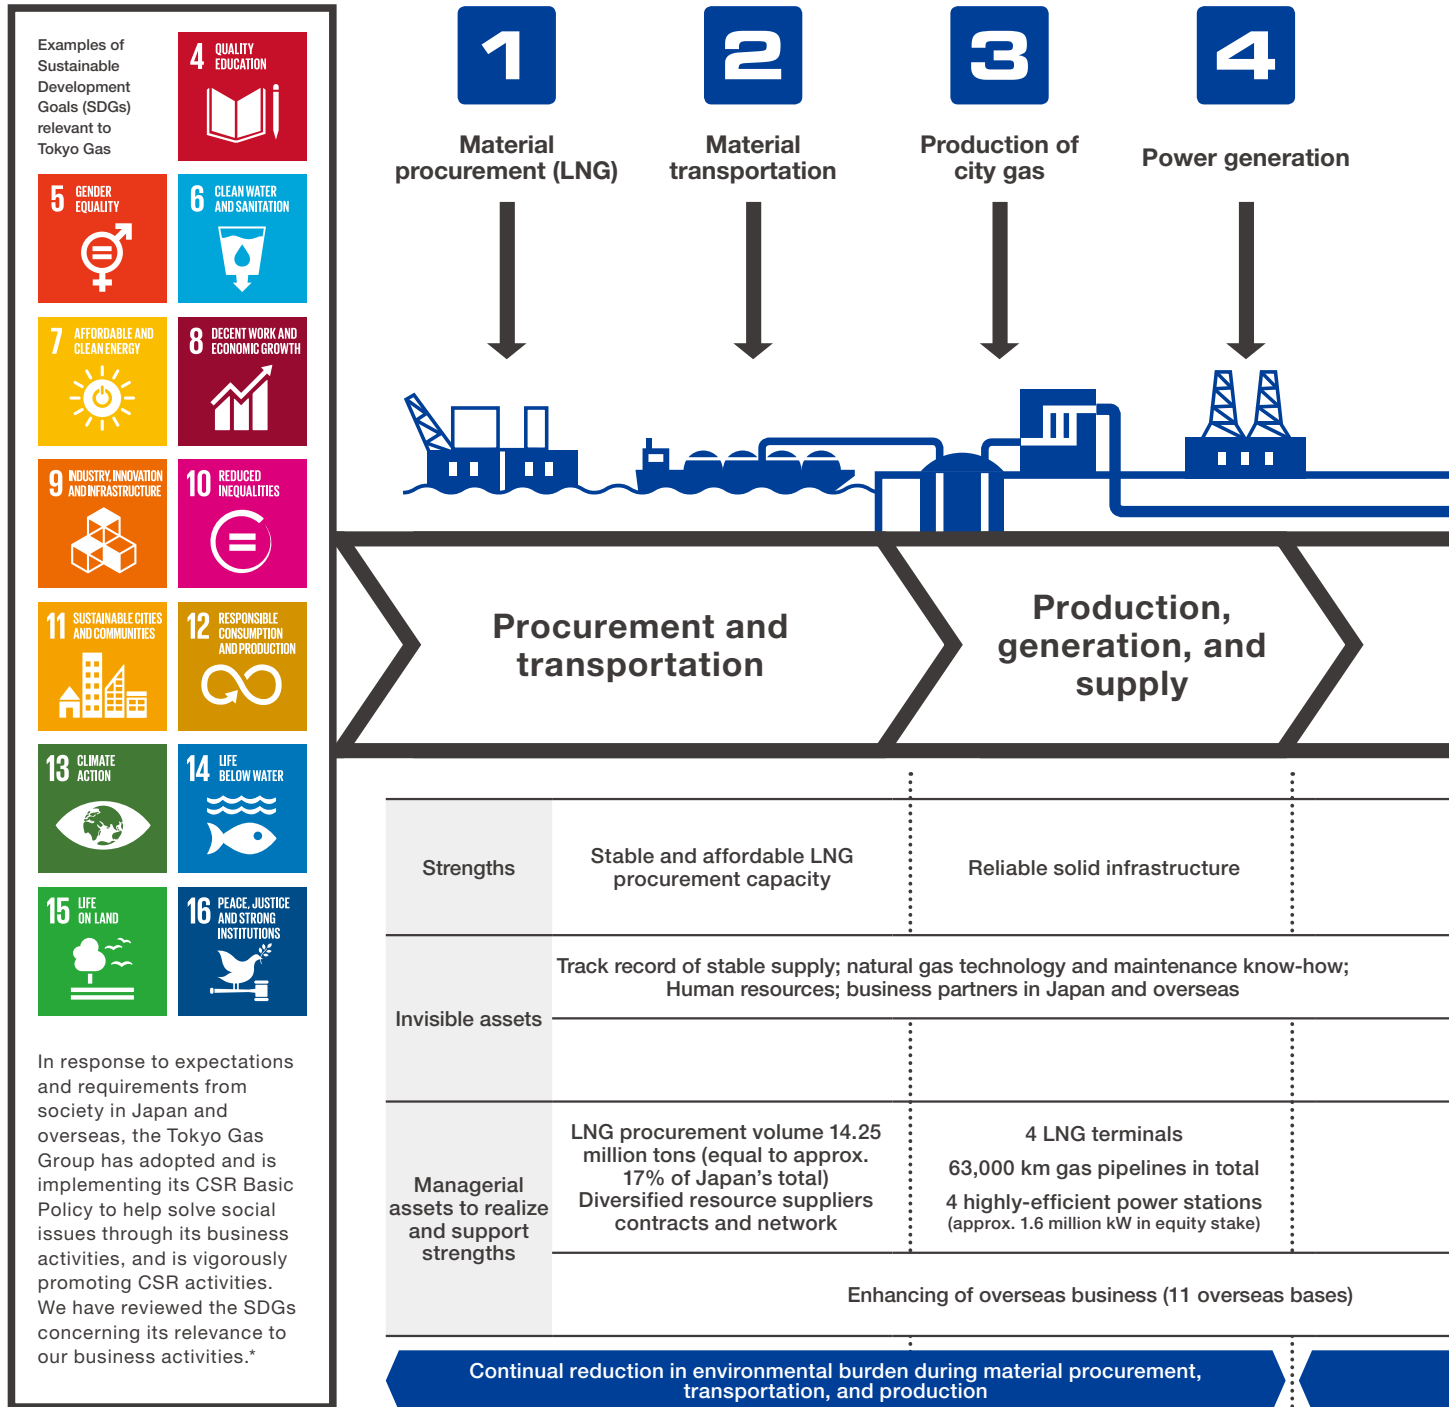

# LNG Value Chain for Value Creation

The Tokyo Gas Group contributes to society by advancing its LNG Value Chain.

\* See the CSR Report for more on CSR of Tokyo Gas Group. [http://www.tokyo-gas.co.jp/csr/index\\_e.html](http://www.tokyo-gas.co.jp/csr/index_e.html)